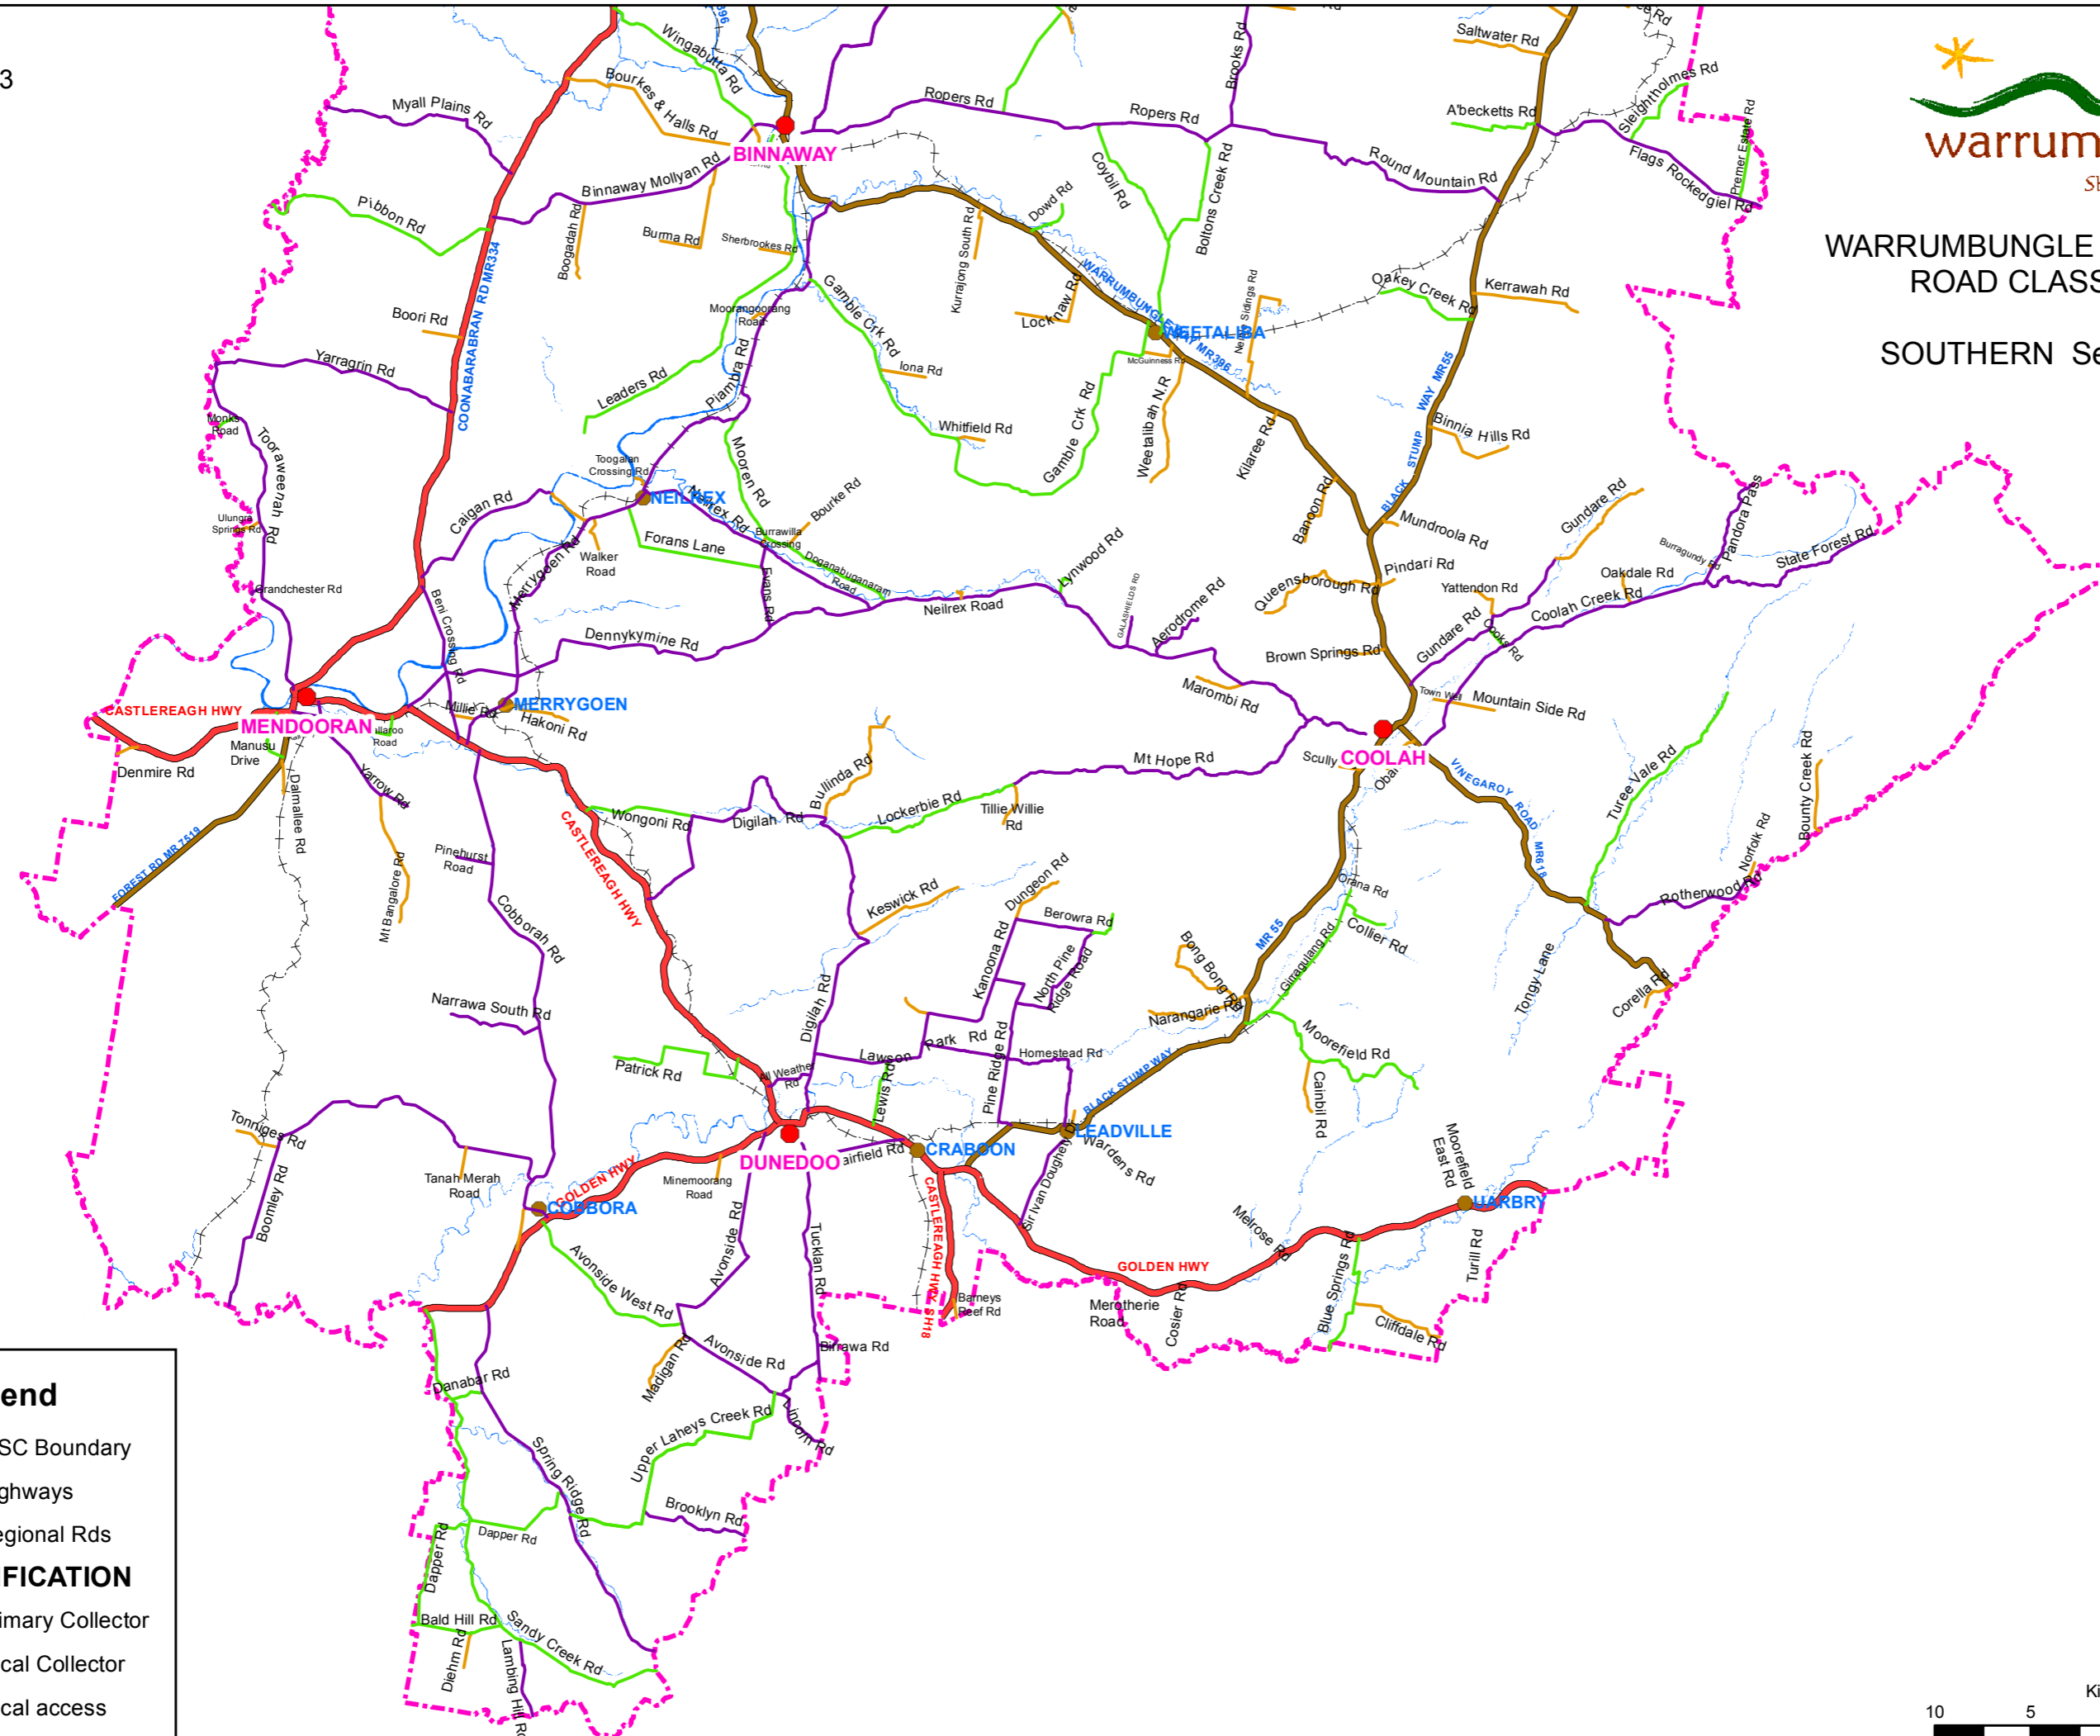

# WARRUMBUNGLE SHIRE COUNCIL ROAD CLASSIFICATION

## SOUTHERN Section of Shire

**Legend**

-  WSC Boundary
-  Highways
-  Regional Rds
- CLASSIFICATION**
-  Primary Collector
-  Local Collector
-  Local access